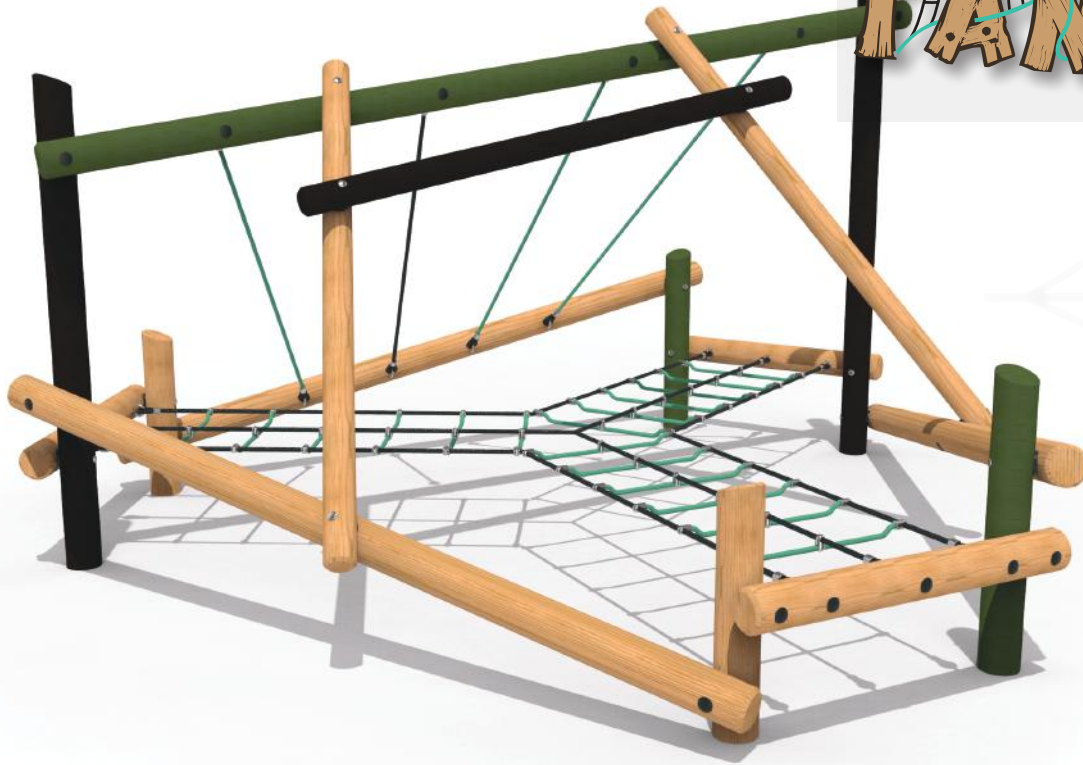

TANGLED

TGP004 - Tangled Paint - Black Widow

Product Features

- Laminated & tanalised redwood timber.
- Zinc plated fixings.
- Steel cored ropes.
- 15 year timber guarantee.
- 5 year ropework guarantee.
- Great for encouraging physical activity

Product Information

	Under 5	5 - 7	7 - 11	11 - 16	Over 16
Intended Age Range	●	●	●	●	●
Free Fall Height	900mm				
Minimum Surfacing Area (if applicable)	36m ²				
Minimum Space Required (length x width)	7775mm x 7001mm				
Dimension of Largest Part (length x width)	3600mm x 120mm				
Mass of Heaviest Part (kg)	20.60				
Wheelchair Accessible	No				
Spare Part Availability	2-4 Weeks				
Minimum persons required for assembly	3				