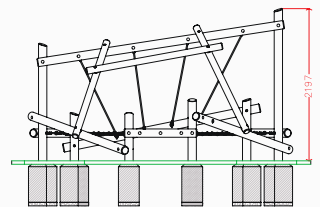

TANGLED

TGP004 - Tangled Paint - Black Widow

Product Features

- Laminated & tanalised redwood timber.
- Zinc plated fixings.
- Steel cored ropes.
- 15 year timber guarantee.
- 5 year ropework guarantee.
- Great for encouraging physical activity

Product Information

	Under 5	5 - 7	7 - 11	11 - 16	Over 16
Intended Age Range	●	●	●	●	●
Free Fall Height	900mm				
Minimum Surfacing Area (if applicable)	36m ²				
Minimum Space Required (length x width)	7775mm x 7001mm				
Dimension of Largest Part (length x width)	3600mm x 120mm				
Mass of Heaviest Part (kg)	20.60				
Wheelchair Accessible	No				
Spare Part Availability	2-4 Weeks				
Minimum persons required for assembly	3				

Side elevation

Plan elevation