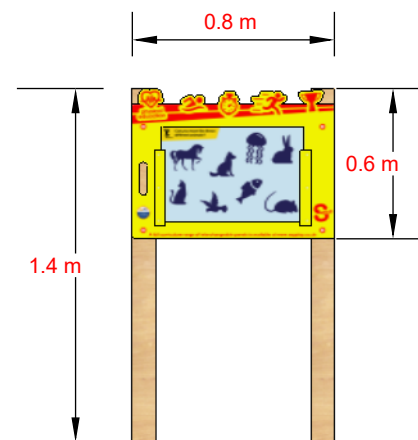

- Space theme
- Nature theme
- Animals theme
- Sports theme
- Dry Wipe (blank)

Product Information

Age Range : 3-16 Years

Maximum Children : 2

Height : 1.4m post mounted

Technical Information

Maximum Fall Height : N/A

Safety Zone Area : N/A

Safety Surface Required : No

Available for Surface Mount : No

Default Install Depth : 400mm

Foundation Base : In Ground

T: (01282) 43 44 45

W: www.esplay.co.uk