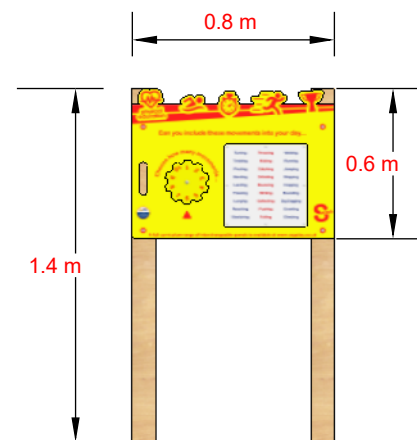

T: (01282) 43 44 45

W: www.esplay.co.uk