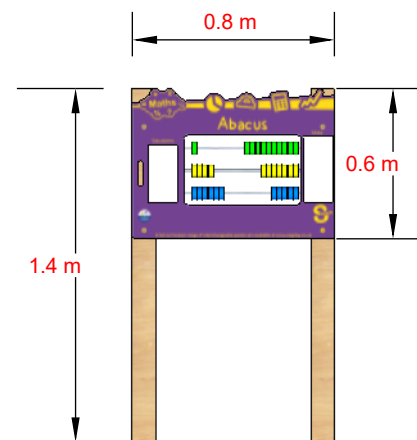

SW-MATH04 - Switch - Abacus

Ideas:

- Counting.
- Representing numbers visually.
- Learning about units.
- Analysing results.

Product Information

Age Range : 3-16 Years

Maximum Children : 2

Height : 1.4m post mounted - Can be made to suit

Technical Information

Maximum Fall Height : N/A

Safety Zone Area : N/A

Safety Surface Required : No

Available for Surface Mount : No

Default Install Depth : 400mm

Foundation Base : In Ground

T: (01282) 43 44 45