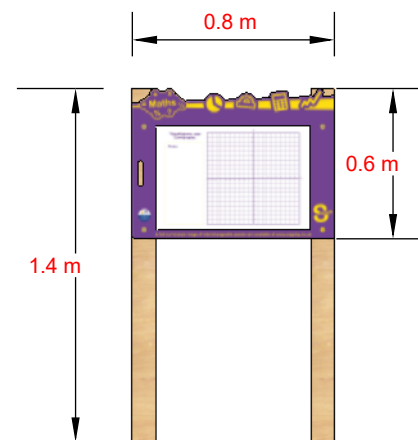

SW-MATH02 - Switch - Tessellation Board

Ideas:

- Plot co-ordinates in positive and negative value spaces.
- Mirror sketches across axis.
- Learning about vectors.
- Tessellating shapes.
- Plotting graphs.
- Drawing shapes.
- Angles.

Product Information

Age Range : 3-16 Years

Maximum Children : 2

Height : 1.4m post mounted - Can be made to suit

Technical Information

Maximum Fall Height : N/A

Safety Zone Area : N/A

Safety Surface Required : No

Available for Surface Mount : No

Default Install Depth : 400mm

Foundation Base : In Ground

T: (01282) 43 44 45

W: www.esplay.co.uk