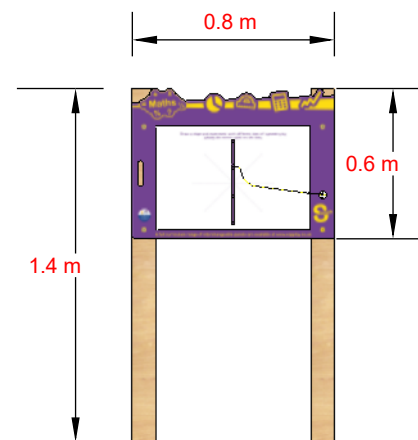

T: (01282) 43 44 45

W: www.esplay.co.uk