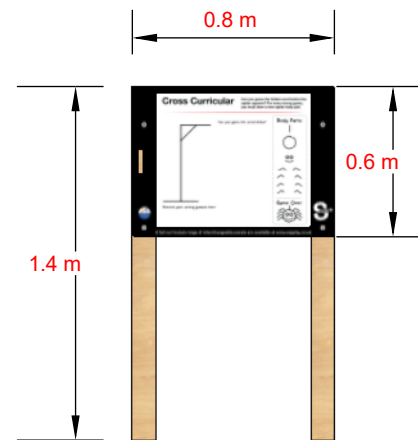

SW-CROS05 - Switch - Spiderman

Cross Curricular uses:

- Variation on the classic "hangman" word game.

Product Information

Age Range : 3-16 Years

Maximum Children : 2

Height : 1.4m post mounted - Can be made to suit

Technical Information

Maximum Fall Height : N/A

Safety Zone Area : N/A

Safety Surface Required : No

Available for Surface Mount : No

Default Install Depth : 400mm

Foundation Base : In Ground

T: (01282) 43 44 45