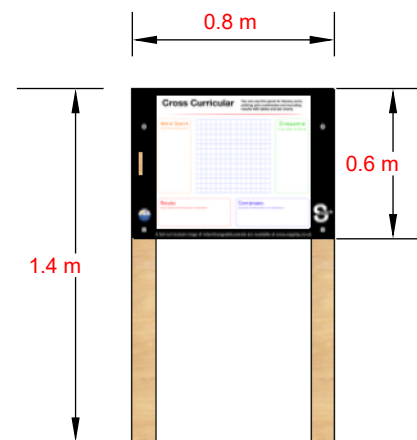

## Product Information

Age Range : 3-16 Years

Maximum Children : 2

Height : 1.4m post mounted - Can be made to suit

## Technical Information

Maximum Fall Height : N/A

Safety Zone Area : N/A

Safety Surface Required : No

Available for Surface Mount : No

Default Install Depth : 400mm

Foundation Base : In Ground

T: (01282) 43 44 45