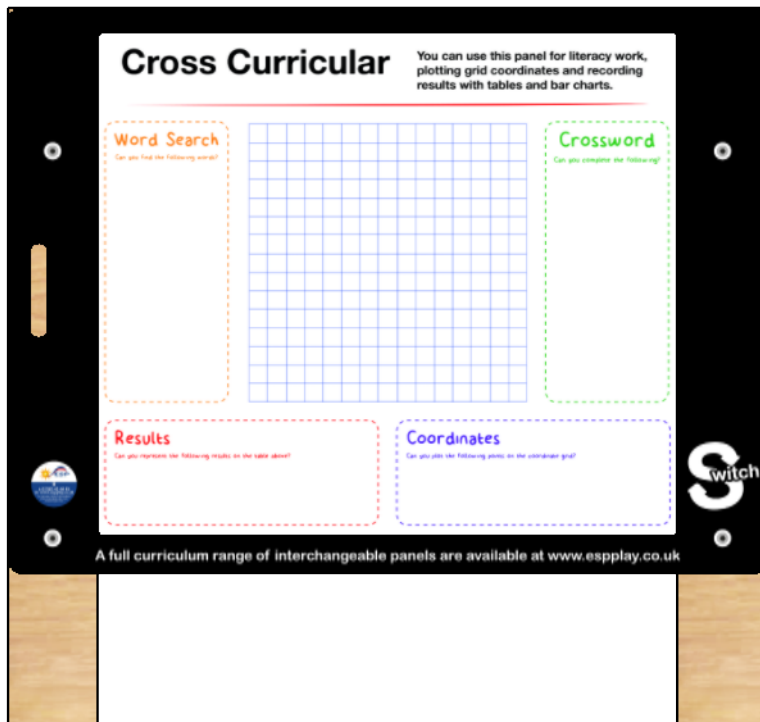

# SW-CROS04 - Switch - Crossword - Word - Grid Board

## Cross Curricular uses:

- Word searches.
- Crosswords.
- Plotting coordinates.
- Recording results.
- Drawing charts and graphs.