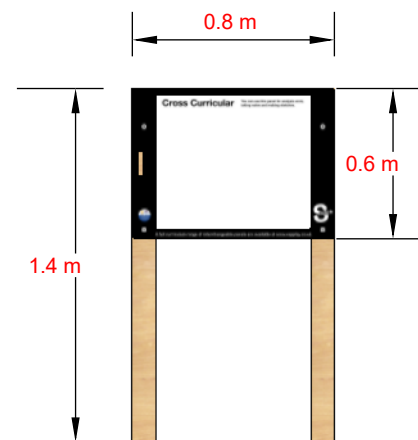

T: (01282) 43 44 45

W: www.esplay.co.uk