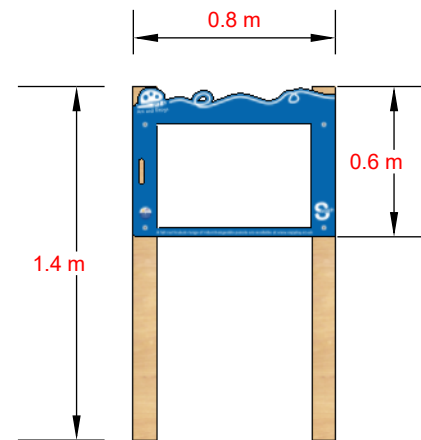

Product Information

Age Range : 3-16 Years

Maximum Children : 2

Height : 1.4m post mounted

Technical Information

Maximum Fall Height : N/A

Safety Zone Area : N/A

Safety Surface Required : No

Available for Surface Mount : No

Default Install Depth : 400mm

Foundation Base : In Ground

T: (01282) 43 44 45

W: www.esplay.co.uk