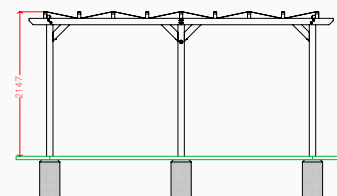

Product Information

	Under 5	5 - 7	7 - 11	11 - 16	Over 16
Intended Age Range	☒	☒	☒	☒	☒
Free Fall Height	n/a				
Minimum Surfacing Area (if applicable)	n/a				
Minimum Space Required (length x width)	n/a				
Dimension of Largest Part (length x width)	3539mm x 95mm				
Mass of Heaviest Part (kg)	7.95				
Wheelchair Accessible	Yes				
Spare Part Availability	2-4 Weeks				
Minimum persons required for assembly	2				

Side elevation