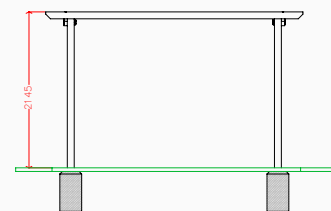

QF078 - Pergola (Small)

Product Features

- Laminated and tanalised redwood timber.
- Zinc plated fixings.
- Options for planters, seating and decking available.

Product Information

	Under 5	5 - 7	7 - 11	11 - 16	Over 16
Intended Age Range	<input checked="" type="radio"/>	<input checked="" type="radio"/>	<input checked="" type="radio"/>	<input checked="" type="radio"/>	<input checked="" type="radio"/>
Free Fall Height	n/a				
Minimum Surfacing Area (if applicable)	n/a				
Minimum Space Required (length x width)	n/a				
Dimension of Largest Part (length x width)	3539mm x 95mm				
Mass of Heaviest Part (kg)	7.95				
Wheelchair Accessible	Yes				
Spare Part Availability	2-4 Weeks				
Minimum persons required for assembly	2				

Side elevation

Plan elevation