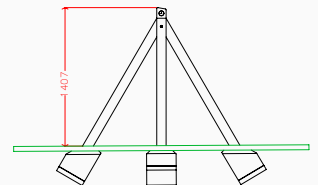

Product Information

	Under 5	5 - 7	7 - 11	11 - 16	Over 16
Intended Age Range					
Free Fall Height	n/a				
Minimum Surfacing Area (if applicable)	n/a				
Minimum Space Required (length x width)	1595mm x 1595mm				
Dimension of Largest Part (length x width)	2000mm x 95mm				
Mass of Heaviest Part (kg)	8.38				
Wheelchair Accessible	Yes				
Spare Part Availability	2-4 Weeks				
Minimum persons required for assembly	1				

Side elevation