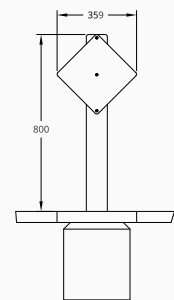

IF088 - Diamond Sign

Product Features

- Tanalised redwood timber.
- Zinc plated and stainless steel fixings.
- Chalkboard to allow the purpose and activities to be changed by the school.

Product Information

	Under 5	5 - 7	7 - 11	11 - 16	Over 16
Intended Age Range	●	●	●	●	●
Free Fall Height	n/a				
Minimum Surfacing Area (if applicable)	n/a				
Minimum Space Required (length x width)	n/a				
Dimension of Largest Part (length x width)	1150mm x 95mm				
Wheelchair Accessible	Yes				
Spare Part Availability	2-4 Weeks				
Minimum persons required for assembly	1				

Side elevation

Plan elevation