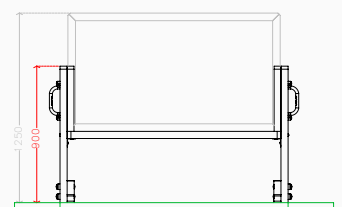

Product Information

	Under 5	5 - 7	7 - 11	11 - 16	Over 16
Intended Age Range	●	●	●	●	●
Free Fall Height	n/a				
Minimum Surfacing Area (if applicable)	n/a				
Minimum Space Required (length x width)	n/a				
Dimension of Largest Part (length x width)	1410mm x 195mm				
Mass of Heaviest Part (kg)	6.33				
Wheelchair Accessible	Yes				
Spare Part Availability	2-4 Weeks				
Minimum persons required for assembly	1				

Side elevation

Plan elevation