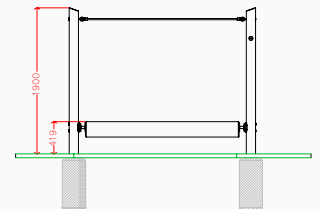

TRT127 - Spinning Log

Product Features

- Laminated redwood timber.
- Zinc plated fixings.
- Steel-cored ropes.
- Great for developing balance.

Product Information

	Under 5	5 - 7	7 - 11	11 - 16	Over 16
Intended Age Range	●	●	●	●	●
Free Fall Height	n/a				
Minimum Surfacing Area (if applicable)	n/a				
Minimum Space Required (length x width)	5115mm x 3000mm				
Dimension of Largest Part (length x width)	1992mm x 200mm				
Mass of Heaviest Part (kg)	31.79				
Wheelchair Accessible	No				
Spare Part Availability	2-4 Weeks				
Minimum persons required for assembly	2				

Side elevation

Plan elevation