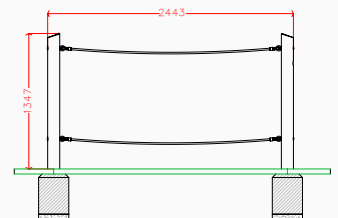

Product Information

	Under 5	5 - 7	7 - 11	11 - 16	Over 16
Intended Age Range	●	●	●	●	●
Free Fall Height	n/a				
Minimum Surfacing Area (if applicable)	n/a				
Minimum Space Required (length x width)	5323mm x 3000mm				
Dimension of Largest Part (length x width)	1800mm x 120mm				
Mass of Heaviest Part (kg)	10.21				
Wheelchair Accessible	No				
Spare Part Availability	2-4 Weeks				
Minimum persons required for assembly	2				

Side elevation

Plan elevation