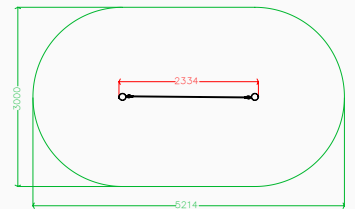

TRT117 - Early Years - Rope Traverse

Product Features

- Laminated redwood timber.
- Zinc plated fixings.
- Steel cored ropes.
- Great for developing strength and coordination.

Product Information

	Under 5	5 - 7	7 - 11	11 - 16	Over 16
Intended Age Range	●	●	●	●	●
Free Fall Height	n/a				
Minimum Surfacing Area (if applicable)	n/a				
Minimum Space Required (length x width)	5214mm x 3000mm				
Dimension of Largest Part (length x width)	1800mm x 120mm				
Mass of Heaviest Part (kg)	10.21				
Wheelchair Accessible	No				
Spare Part Availability	2-4 Weeks				
Minimum persons required for assembly	2				

Plan elevation

Side elevation