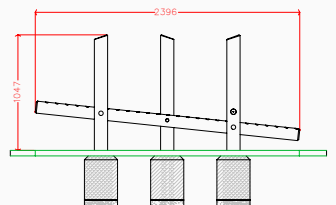

TRT116 - Early Years - Log Weave

Product Features

- Laminated redwood timber.
- Zinc plated fixings.
- 15 year timber guarantee.
- Great for developing strength and coordination.

Product Information

	Under 5	5 - 7	7 - 11	11 - 16	Over 16
Intended Age Range	●	●	●	●	●
Free Fall Height	n/a				
Minimum Surfacing Area (if applicable)	n/a				
Minimum Space Required (length x width)	5392mm x 3000mm				
Dimension of Largest Part (length x width)	2400mm x 120mm				
Mass of Heaviest Part (kg)	13.07				
Wheelchair Accessible	No				
Spare Part Availability	2-4 Weeks				
Minimum persons required for assembly	2				

Side elevation

Plan elevation