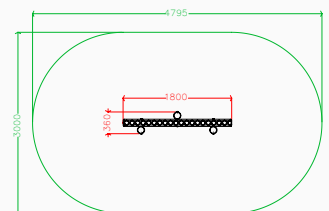

TRT116 - Early Years - Log Weave

Product Features

- Laminated redwood timber.
- Zinc plated fixings.
- Great for developing strength and coordination.

Product Information

	Under 5	5 - 7	7 - 11	11 - 16	Over 16
Intended Age Range	●	●	●	●	●
Free Fall Height	n/a				
Minimum Surfacing Area (if applicable)	n/a				
Minimum Space Required (length x width)	4795mm x 3000mm				
Dimension of Largest Part (length x width)	1800mm x 120mm				
Mass of Heaviest Part (kg)	9.79				
Wheelchair Accessible	No				
Spare Part Availability	2-4 Weeks				
Minimum persons required for assembly	2				

Side elevation

Plan elevation