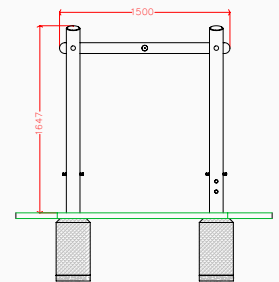

TRT115 - Early Years - Jungle Bars

Product Features

- Laminated redwood timber.
- Zinc plated fixings.
- Great for developing strength and coordination.

Product Information

	Under 5	5 - 7	7 - 11	11 - 16	Over 16
Intended Age Range	●	●	●	●	●
Free Fall Height	1500mm				
Minimum Surfacing Area (if applicable)	18.8m ²				
Minimum Space Required (length x width)	4700mm x 4485mm				
Dimension of Largest Part (length x width)	2200mm x 120mm				
Mass of Heaviest Part (kg)	12.54				
Wheelchair Accessible	No				
Spare Part Availability	2-4 Weeks				
Minimum persons required for assembly	2				

Side elevation

Plan elevation