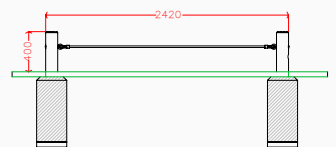

Product Information

	Under 5	5 - 7	7 - 11	11 - 16	Over 16
Intended Age Range	●	●	●	●	●
Free Fall Height	n/a				
Minimum Surfacing Area (if applicable)	n/a				
Minimum Space Required (length x width)	5420mm x 3000mm				
Dimension of Largest Part (length x width)	1100mm x 120mm				
Mass of Heaviest Part (kg)	6.31				
Wheelchair Accessible	No				
Spare Part Availability	2-4 Weeks				
Minimum persons required for assembly	1				

Side elevation

Plan elevation