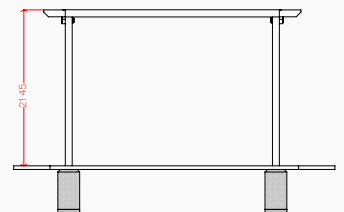

QF109 - Small Shaded Pergola

Product Features

- Laminated and tanalised redwood timber.
- Zinc plated fixings.
- 15 year timber guarantee.
- Durable UV filtering shade material.

Product Information

	Under 5	5 - 7	7 - 11	11 - 16	Over 16
Intended Age Range	●	●	●	●	●
Free Fall Height	n/a				
Minimum Surfacing Area (if applicable)	n/a				
Minimum Space Required (length x width)	n/a				
Dimension of Largest Part (length x width)	3539mm x 95mm				
Mass of Heaviest Part (kg)	7.95				
Wheelchair Accessible	Yes				
Spare Part Availability	2-4 Weeks				
Minimum persons required for assembly	2				

Side elevation

Plan elevation