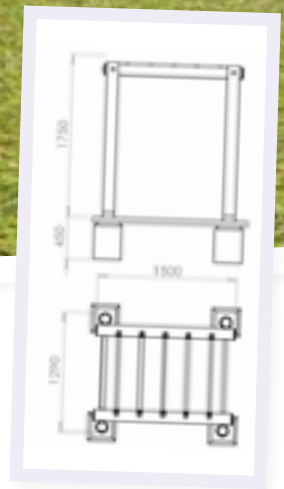

" Great for encouraging fitness "

© ESP Scotland 2014

Early Years Jungle Bars

TRT115

Product Features

- Tanalised timber construction.
- Highly durable and weatherproof.
- Galvanised fixings.
- Steel bars.

Benefits

- Encourages physical activity
- Develops gross motor skill
- Low maintenance

Technical Information

Age range	3 - 5 years
Max number of users	2
Minimum free space	1.7m on all sides
Critical fall height (CFH)	1750mm
Safety surface required	Yes
Largest part	2100 x 125 mm
Unit height	1850mm
Wheelchair accessible	No
Standard compliance	BS EN 1176
Requires supervision	Yes
Foundation depth	450mm