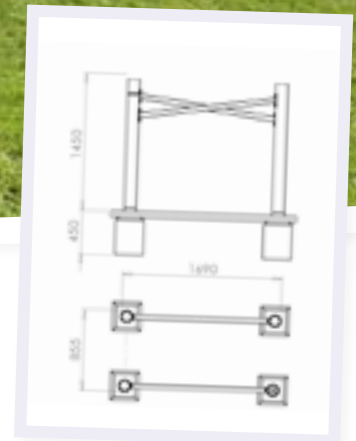

" Great for encouraging fitness "

© ESP Scotland 2014

Shuffle Bars Advanced

TRT114

Product Features

- Tanalised timber construction.
- Highly durable and weatherproof.
- Galvanised fixings.
- Steel bars.

Benefits

- Encourages physical activity
- Develops gross motor skill
- Low maintenance

Technical Information

Age range	5 - 16 years
Max number of users	2
Minimum free space	1.5m on all sides
Critical fall height (CFH)	1450mm
Safety surface required	Yes
Largest part	1800 x 125 mm
Unit height	1450mm
Wheelchair accessible	No
Standard compliance	BS EN 1176
Requires supervision	Yes
Foundation depth	450mm