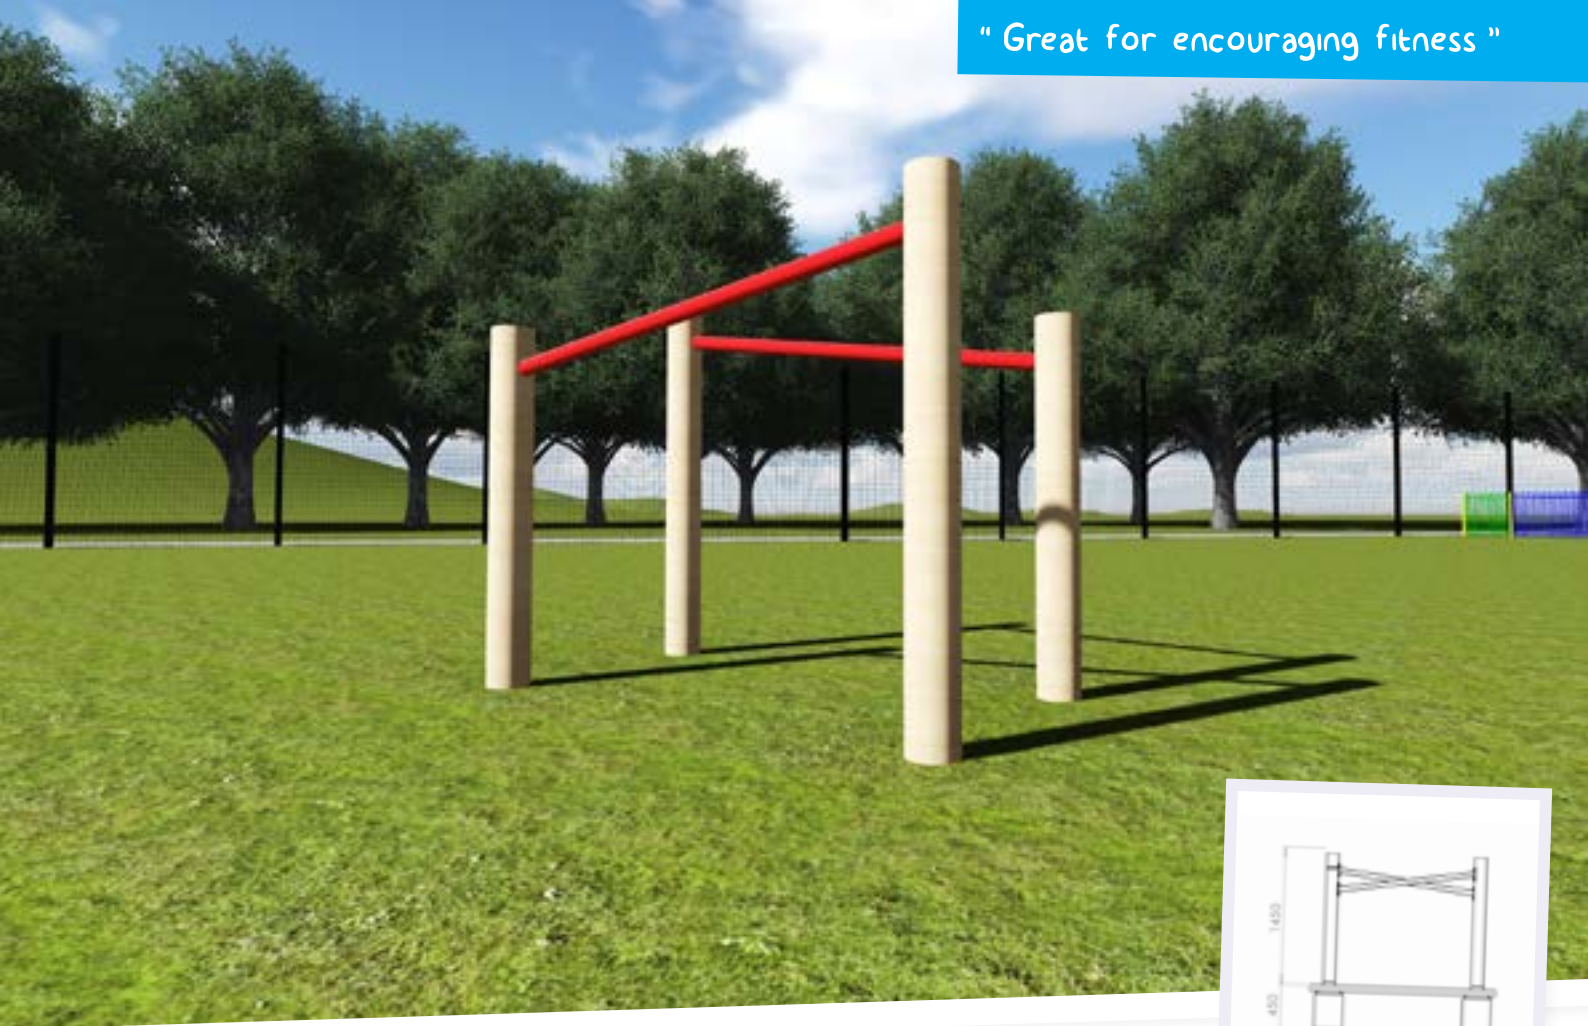

" Great for encouraging fitness "

© ESP Scotland 2014

Shuffle Bars Advanced

TRT114

Product Features

- Tanalised timber construction.
- Highly durable and weatherproof.
- Galvanised fixings.
- Steel bars.

Benefits

- Encourages physical activity
- Develops gross motor skill
- Low maintenance

Technical Information

Age range	5 - 16 years
Max number of users	2
Minimum free space	1.5m on all sides
Critical fall height (CFH)	1450mm
Safety surface required	Yes
Largest part	1800 x 125 mm
Unit height	1450mm
Wheelchair accessible	No
Standard compliance	BS EN 1176
Requires supervision	Yes
Foundation depth	450mm