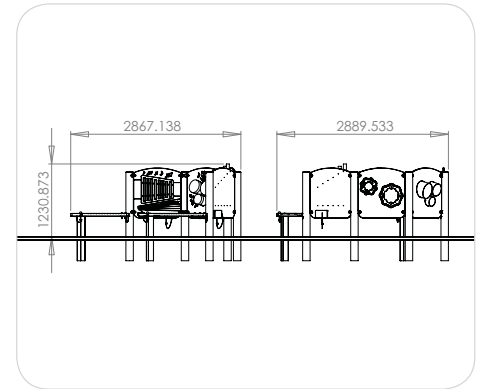

MS008 - Music Wall - Violet

Product Specification

This Product Promotes

Product Description

Play, listen and learn with our brand new music range. Stimulate the senses through sound, colour and texture. Develop rhythm and be creative.

Product Information

Age Range	3-11 Years
Maximum Children	8
Height	1.4m

Technical Information

Maximum Fall Height	N/A
Safety Zone Area	21.9m ²
Safety Surface Required	N/A
Available for Surface Mount	Yes
Default Install Depth	500mm
Foundation Base	In Ground