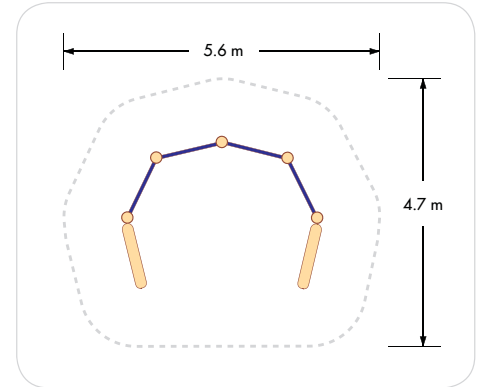

MS008 - Music Wall - Violet

Product Specification

This Product Promotes

Product Description

Play, listen and learn with our brand new music range. Stimulate the senses through sound, colour and texture. Develop rhythm and be creative.

Product Information

Age Range	3-11 Years
Maximum Children	8
Height	1.4m

Technical Information

Maximum Fall Height	N/A
Safety Zone Area	21.9m ²
Safety Surface Required	N/A
Available for Surface Mount	Yes
Default Install Depth	500mm
Foundation Base	In Ground