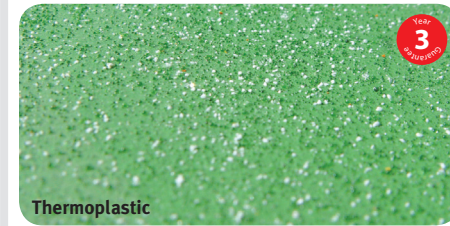

Materials:

Our playground markings are all installed using thermoplastic. When applied thermoplastic will last for many years with little to no maintenance required. We use a glass bead additive on every installation so the markings have extra grip.